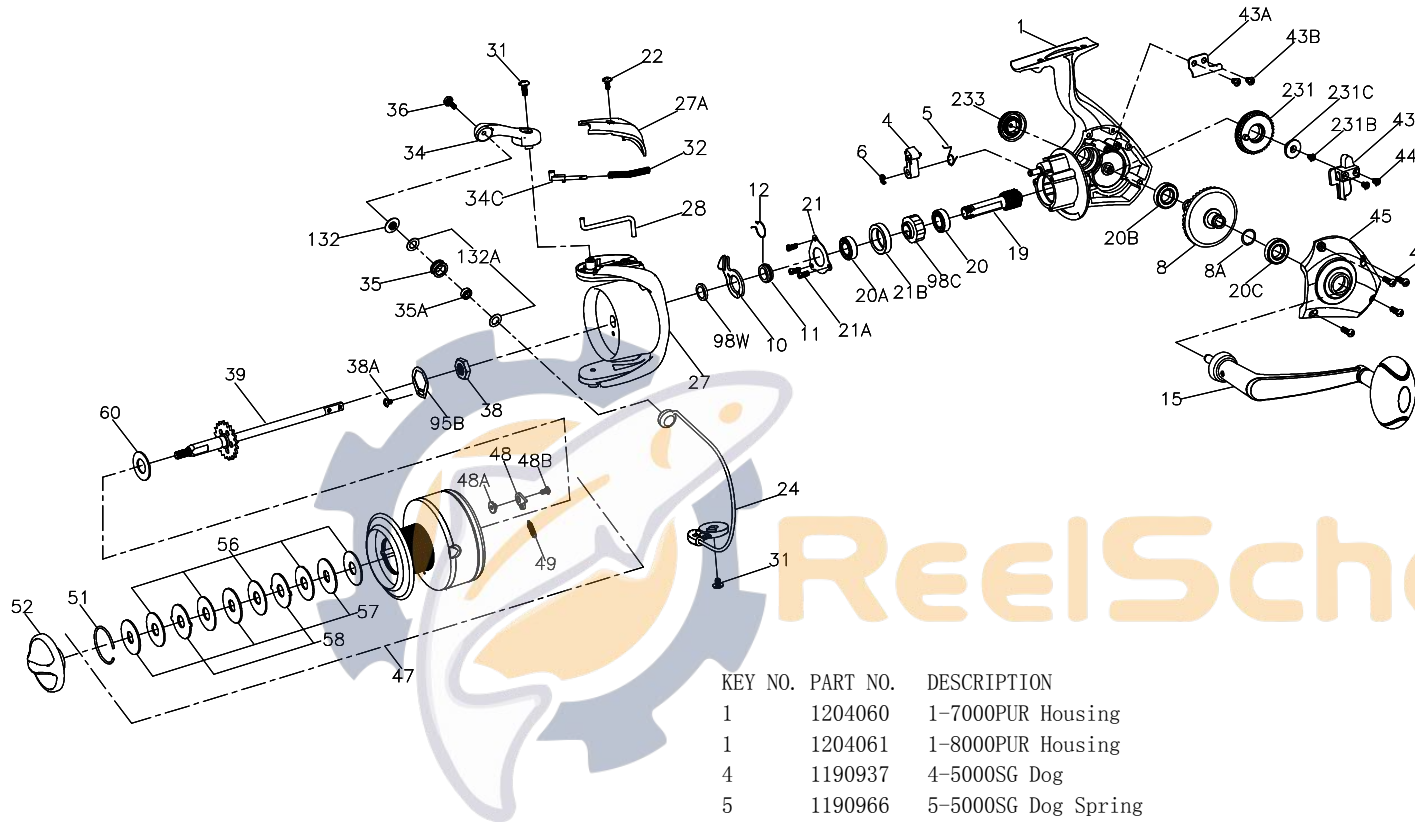

PARTS LIST FOR MODEL PURSUIT 7000/8000  
REEL PART NO.1190636/1190638

KEY NO.	PART NO.	DESCRIPTION
22	1204018	22-6000PUR Bail Pivot Cover Screw
24	1204072	24-7000PUR Bail Wire Assembly
24	1204073	24-8000PUR Bail Wire Assembly
27	1204074	27-7000PUR Rotor (w/weight & screw)
27	1204075	27-8000PUR Rotor (w/weight & screw)
27A	1204076	27A-7000PUR Bail Pivot Cover
28	1204077	28-7000PUR Trip Lever
28	1204078	28-8000PUR Trip Lever
31	1204039	31-6000PUR Bail Arm Screw (2 req)
32	1200520	32-6000SG Bail Spring
34	1204042	34-6000PUR Bail Arm
34C	1191656	34C-7000SG Pivot Arm
35	1203991	35-3000PUR Line Roller
35A	1203992	35A-3000PUR Line Roller Bushing
36	1203993	36-3000PUR Bail Stud Screw
38	1204084	38-7000PUR Rotor Nut
38A	1203995	38A-3000PUR Rotor Locking Plate Screw
39	1204086	39-7000PUR Spool Shaft Assembly
43	1204087	43-7000PUR Crosswind Block
43A	1191821	43A-7000SG Crosswind Block Plate
43B	1203997	43B-3000PUR Crosswind Block Plate Screw (2 req)
44	1191845	44-5000SG Crosswind Block Screw (2 req)
45	1204089	45-7000PUR Housing Cover
46	1204054	46-5000PUR Housing Cover Screw (4 req)
47	1204091	47-7000PUR Spool Complete
47	1204092	47-8000PUR Spool Complete
48	1211625	48-5000SG Click Tongue
48A	1211626	48A-5000SG Click Tongue Washer
48B	1211612	48B-5000SG Spool Click Screw
49	1211627	49-5000SG Click Tongue Spring
51	1287231	51-8000PUR Drag Retaining Ring
52	1204094	52-7000PUR Drag Knob Assembly
56	1192038	56-7000SG Drag Washer (5 req)
57	1192046	57-7000SG Keyed Washer (3 req)
58	1192055	58-7000SG Earred Washer (2 req)
60	1192062	60-5000SG Thrust Washer
95B	1192186	95B-5000SG Rotor Locking Plate
98C	1192215	98C-5000SG Clutch/Sleeve Assembly
98W	1204095	98W-7000PUR Clutch Washer
132	1192297	132-5000SG Roller Washer
132A	1192302	132A-3000SG Line Roller Washer (2 req)
231	1192507	231-7000SG Crosswind Gear
231B	1204097	231B-7000PUR Screw Crosswind Gear
231C	1204098	231C-7000PUR Screw Crosswind Sleeve
233	1204059	233-5000PUR Cover Assembly Bearing